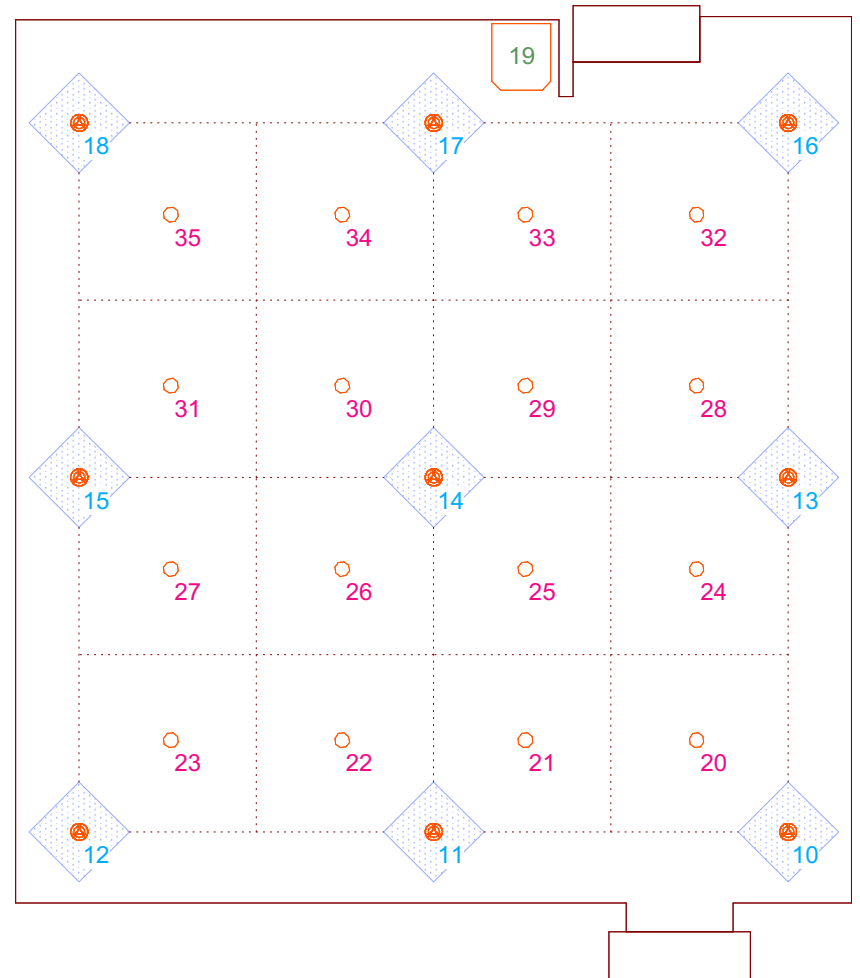

Ceiling

- 18 Sattelite
- 1 Subwoofer
- 16 Transducer

Floor

Lobe Studio			
	Speaker Routing		Scale: N/A
	Inscapes Spatial Sound		Date: 22/03/2021
			Units: Inches
			Drawn By: Eric Chad
		Drawing No. / File Name:	Version:
		3	V1